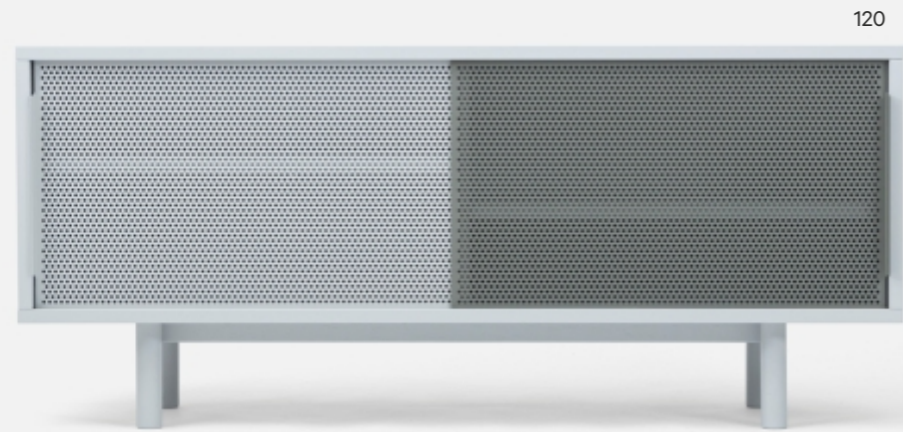

# Moiré Sideboard

120

Internal Dimensions  
External Dimensions

180