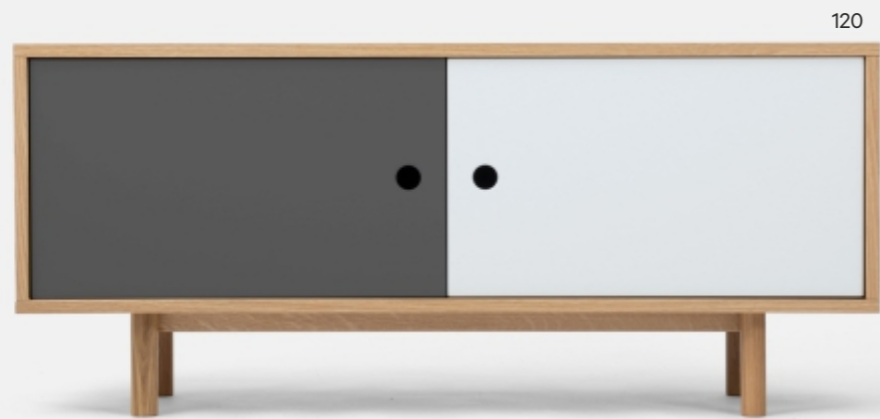

120

Sideboard

Internal Dimensions
External Dimensions

Design

John Green - 2014

Materials

Solid Oak + Oak Veneered MDF

Finish

Waterbased Lacquer

Dimensions - Weight

L.90 H.52 D.40 cm - 30kg
L.120 H.52 D.40 cm - 35kg
L.180 H.52 D.40 cm - 45kg

Packaged Dimensions

L.95 H.47 D.45 cm
L.125 H.47 D.45 cm
L.185 H.47 D.45 cm
(Shipped assembled with Legs loose)

Shipping

Pallet: Max. 4 pieces

Lead Time

Made to order: 4-6 Weeks

Country of Manufacture

United Kingdom

Options

Oak

Walnut

Black 9017

Concrete 7023

Telegrey 7047

White 9003

Iron RAL7011

Custom Stain or Paint *

*All special/custom orders may be subject to minimum order quantities and/or surcharges; please contact us to discuss.